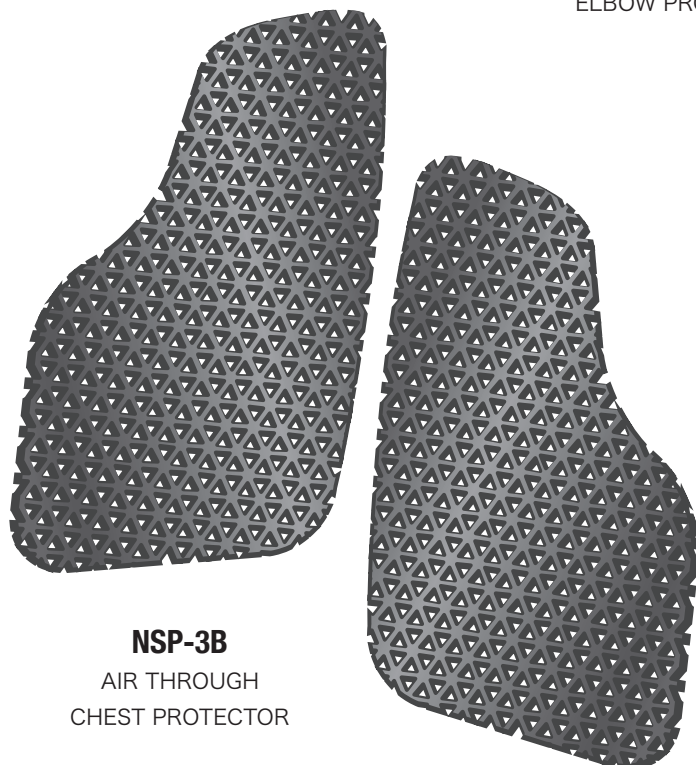

COLOR

BACK VIEW

SIZE GUIDE

S, M, L, LL, 3L

COLOR

BLACK, SAGE GREEN, BEIGE

NSM-8	INNER	PROTECTOR			
		CHEST	SHOULDER	ELBOW	BACK
FEATURES	—	—	—	—	—
OPTIONAL	—	—	○	○	—

NSP-1A
HARD SHOULDER PROTECTOR
with SIMPSON LOGO

NSP-2A
HARD ELBOW PROTECTOR
with SIMPSON LOGO

NSP-4A
SOFT BACK PROTECTOR
with SIMPSON LOGO

NSP-3A
SOFT CHEST PROTECTOR
with SIMPSON LOGO

OPTIONAL PROTECTOR

NSP-1B
AIR THROUGH
SHOULDER PROTECTOR

NSP-2B
AIR THROUGH
ELBOW PROTECTOR

NSP-4B
AIR THROUGH
BACK PROTECTOR

NSP-3B
AIR THROUGH
CHEST PROTECTOR

LADY'S MESH JACKET

COLOR

BACK VIEW

SIZE GUIDE

S, M, L

COLOR