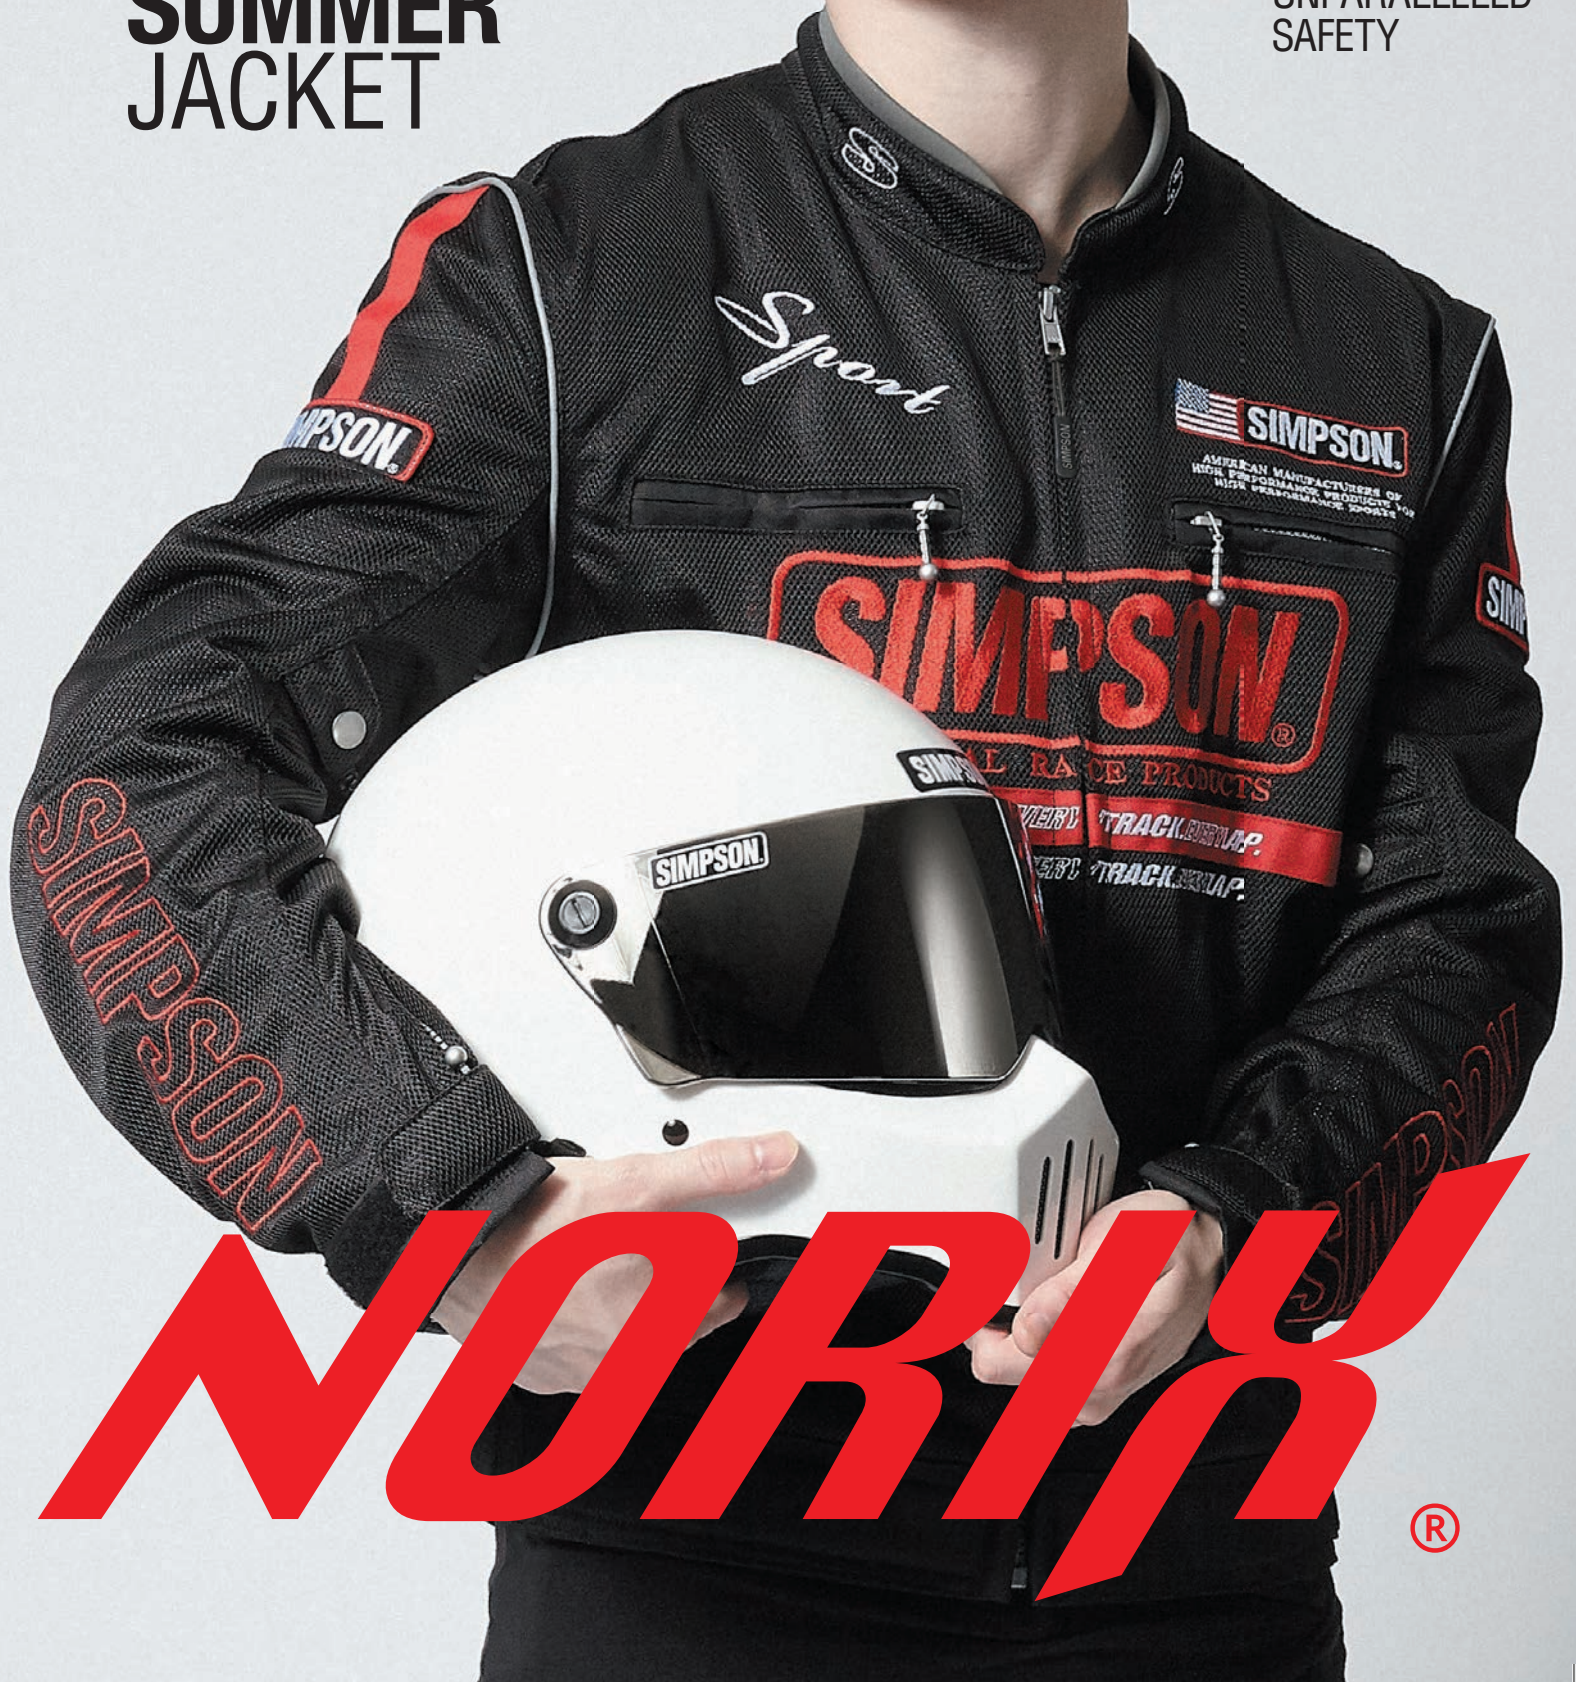

THE ALL NEW 2019

SIMPSON

**SPRING/
SUMMER
JACKET**

CELEBRATING

60

YEARS OF
UNPARALLELED
SAFETY

NORIX

®